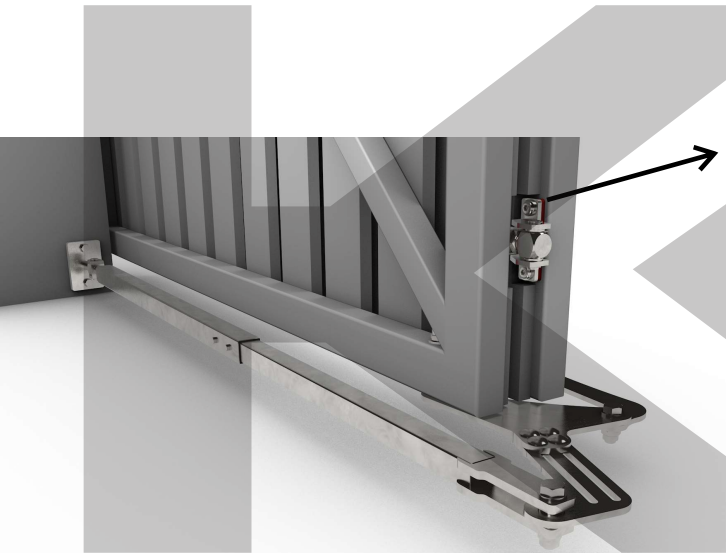

40 mm

podložka

5 mm

KOVO POLOTOVARY.CZ

50 mm

podložka

podložka

10 mm

60 mm